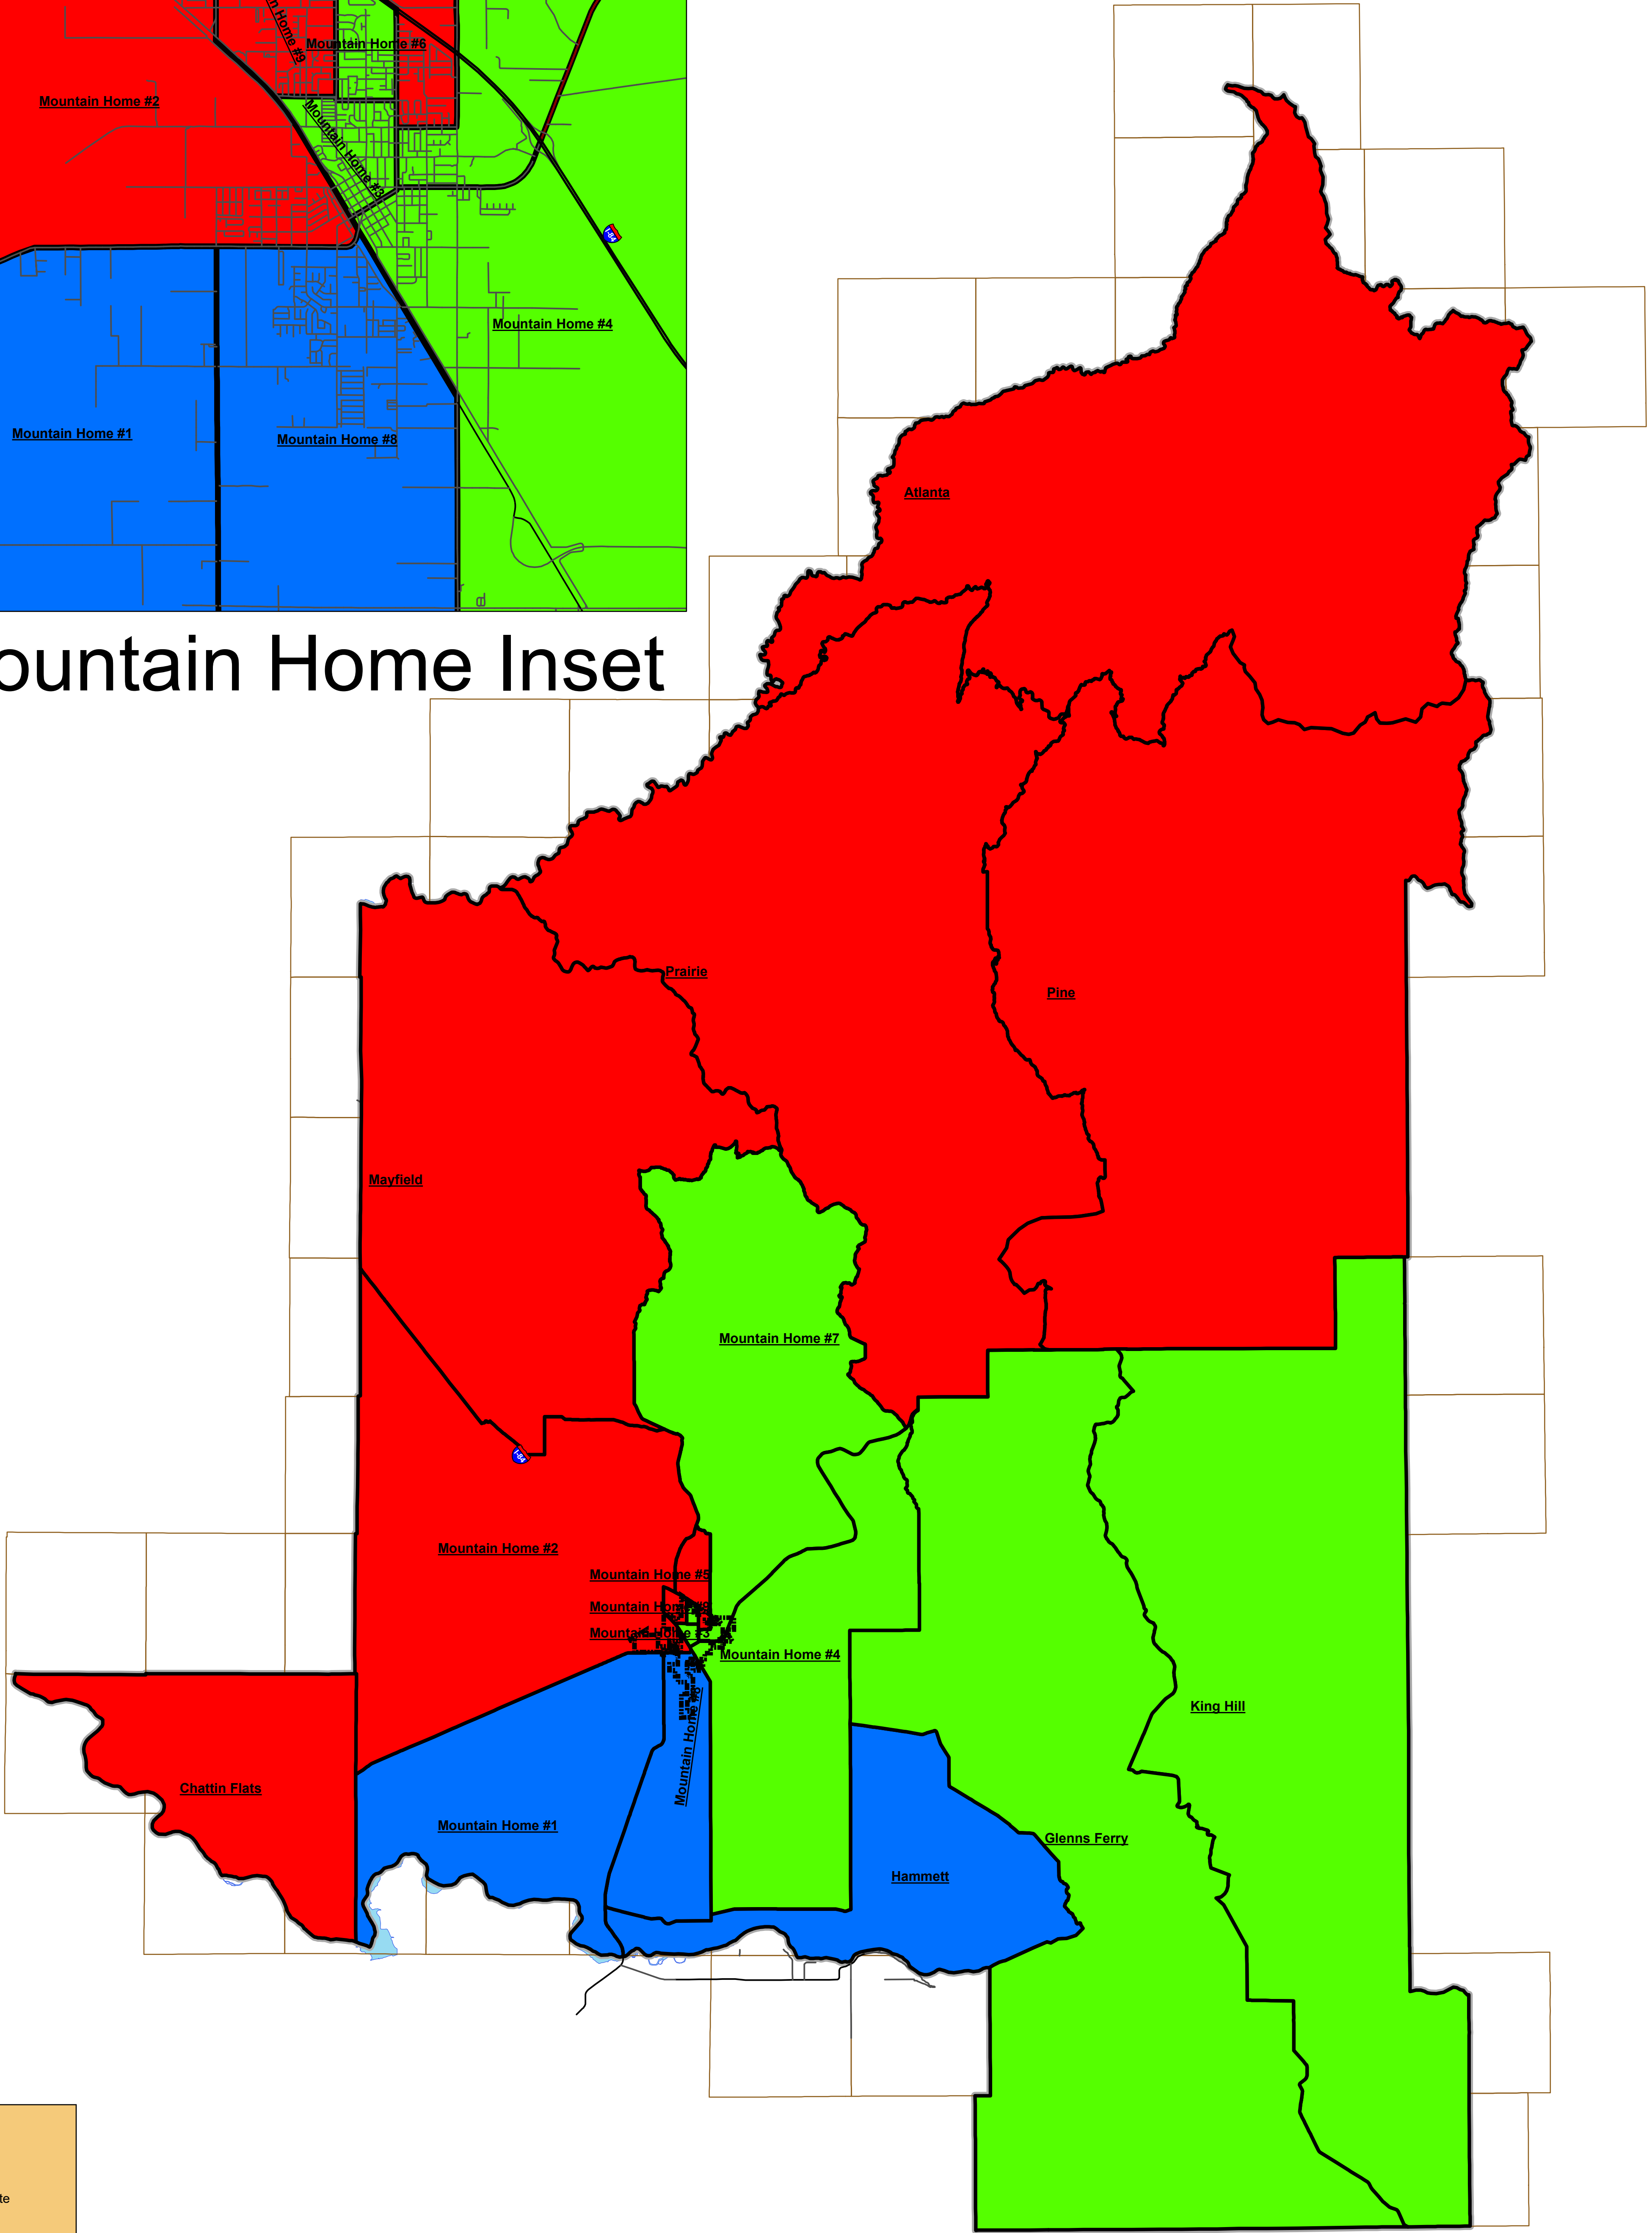

Mountain Home Inset

Legend

- Interstate
- Roads
- OLD HIGHWAY 30
- HIGHWAY 78
- HIGHWAY 67
- HIGHWAY 51
- HIGHWAY 20

Commissioner Districts

- Commissioner District 1 - Atlanta, Chattin Flats, Mountain Home #2, Mountain Home #5, Mountain Home #9, Mayfield, Pine, Prairie Precincts
- Commissioner District 2 - Glens Ferry, King Hill, Mountain Home #3, Mountain Home #4, Mountain Home #6, Mountain Home #7 Precincts
- Commissioner District 3- Hammett, Mountain Home#1, Mountain Home#8 Precincts