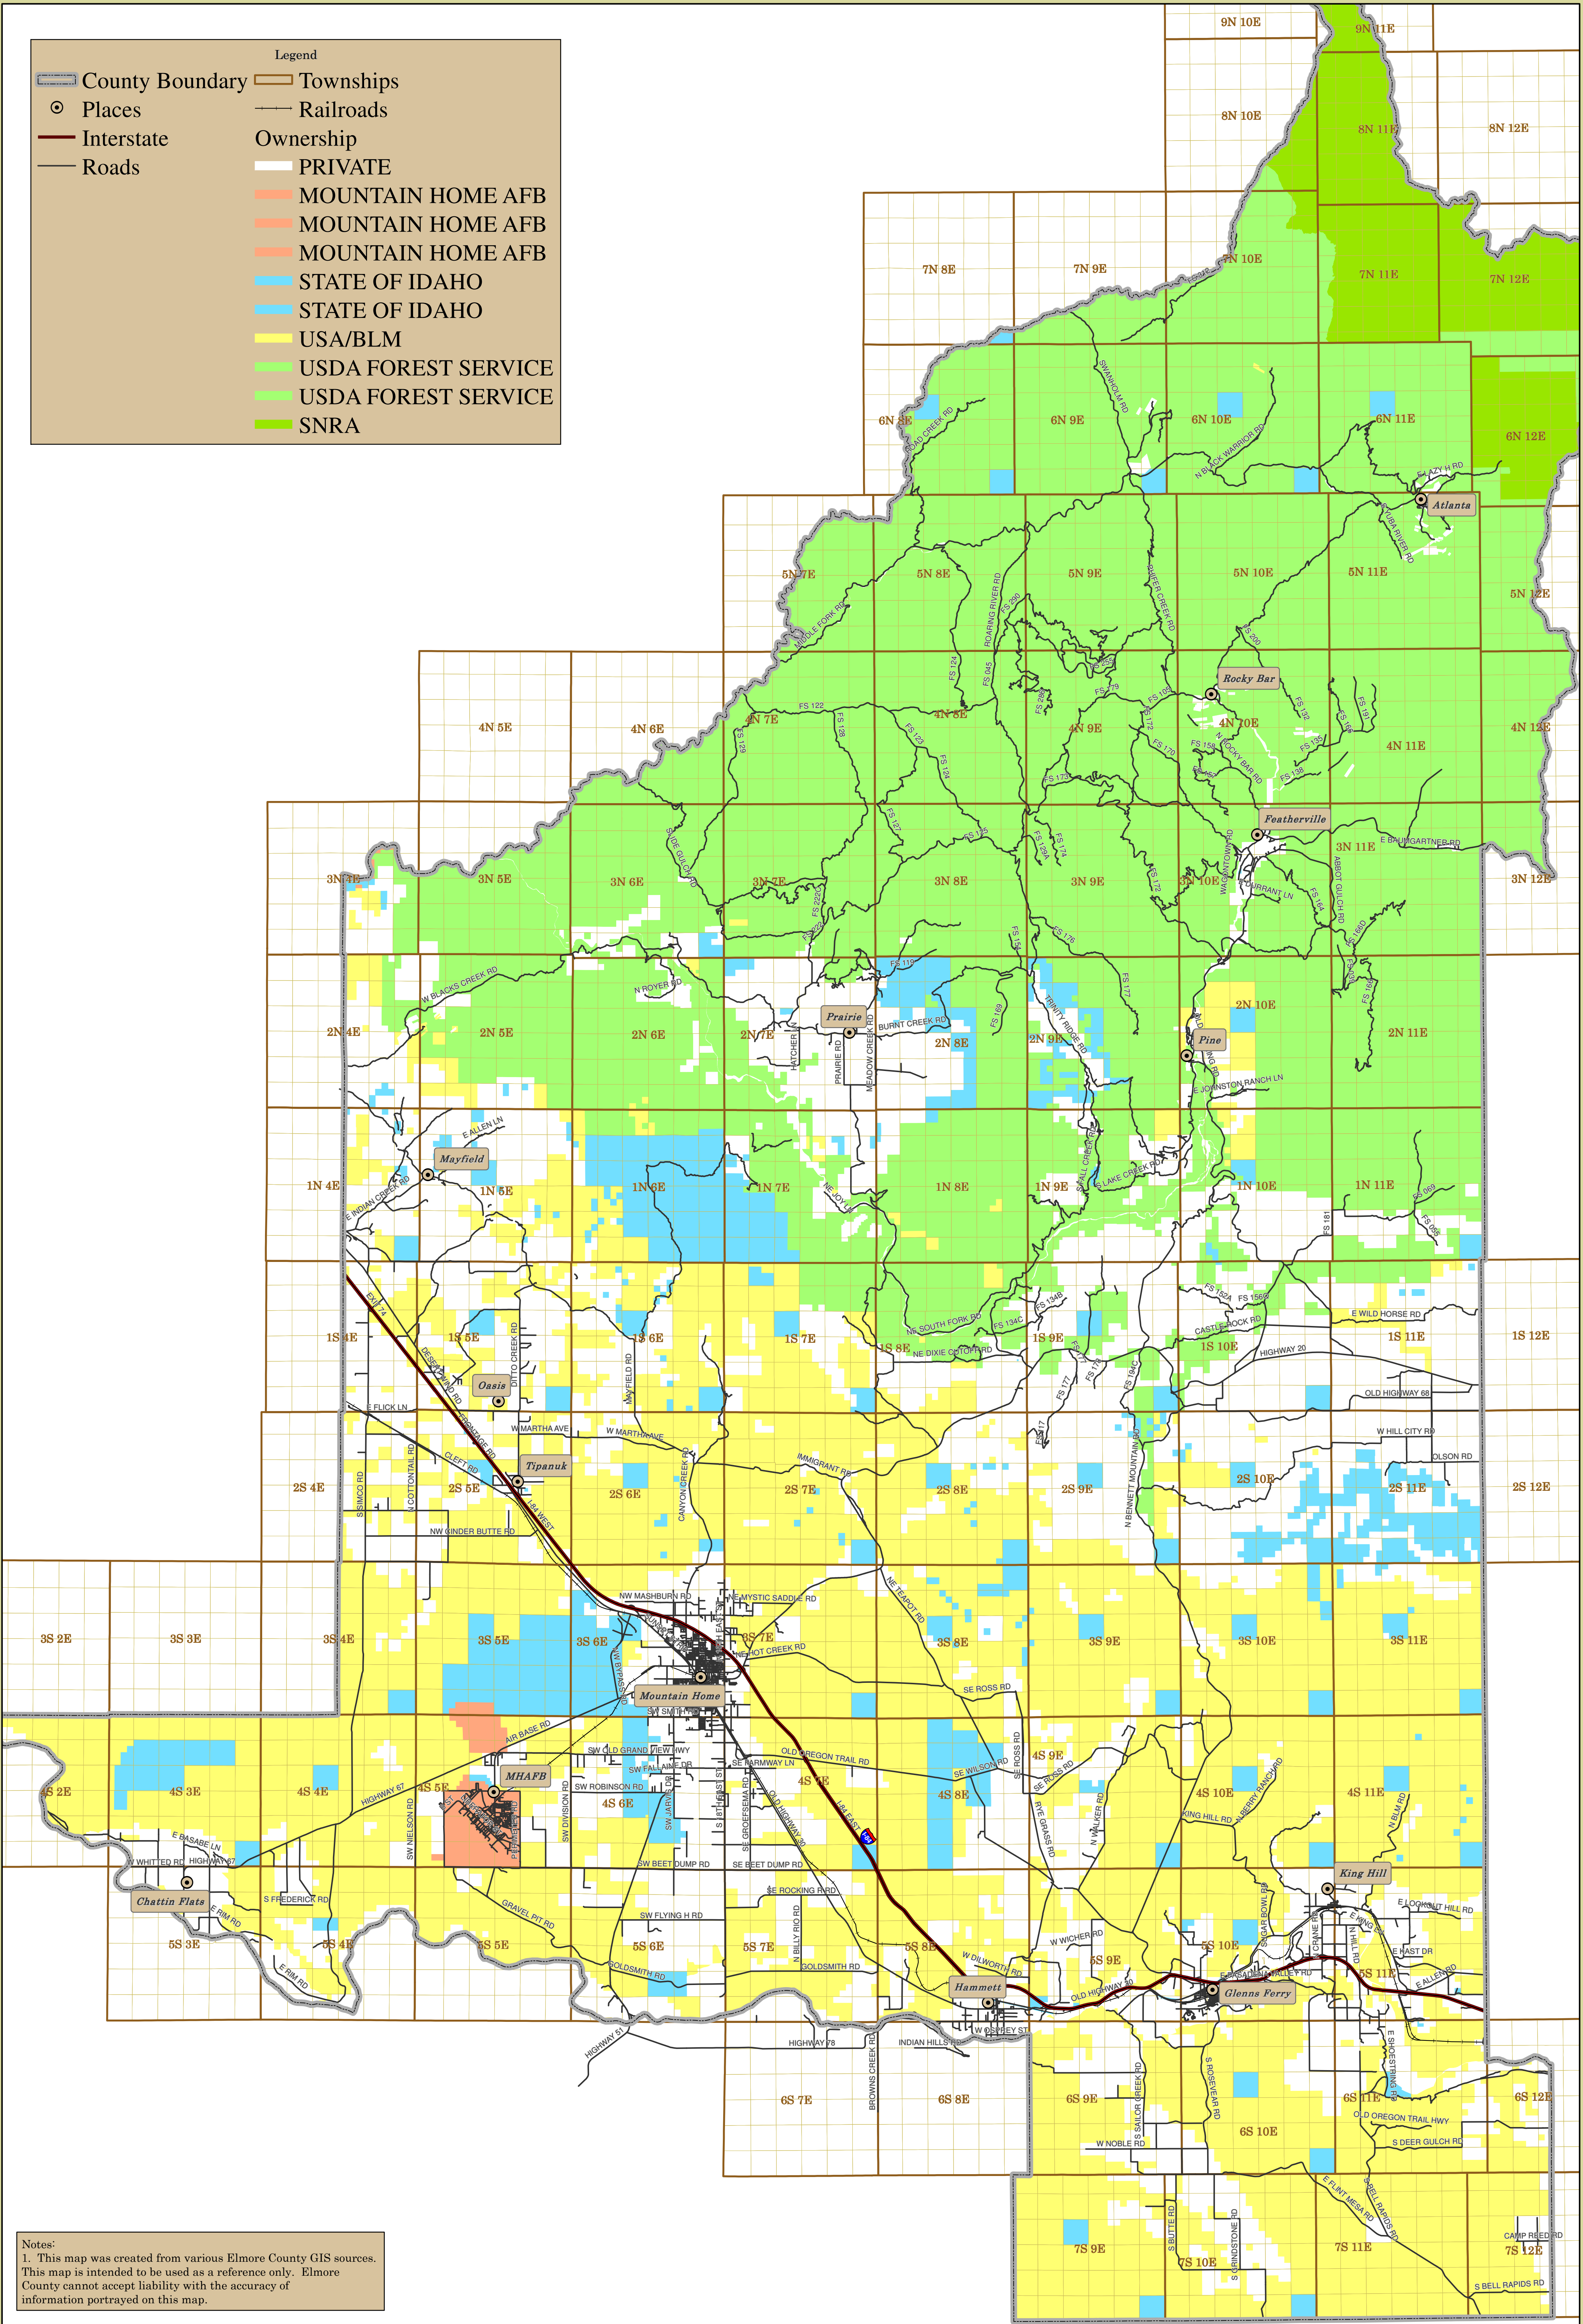

**Legend**

- County Boundary
- Townships
- Places
- Railroads
- Interstate
- Roads
- Ownership**
- PRIVATE
- MOUNTAIN HOME AFB
- MOUNTAIN HOME AFB
- MOUNTAIN HOME AFB
- STATE OF IDAHO
- STATE OF IDAHO
- USA/BLM
- USDA FOREST SERVICE
- USDA FOREST SERVICE
- SNRA

**Notes:**  
 1. This map was created from various Elmore County GIS sources. This map is intended to be used as a reference only. Elmore County cannot accept liability with the accuracy of information portrayed on this map.