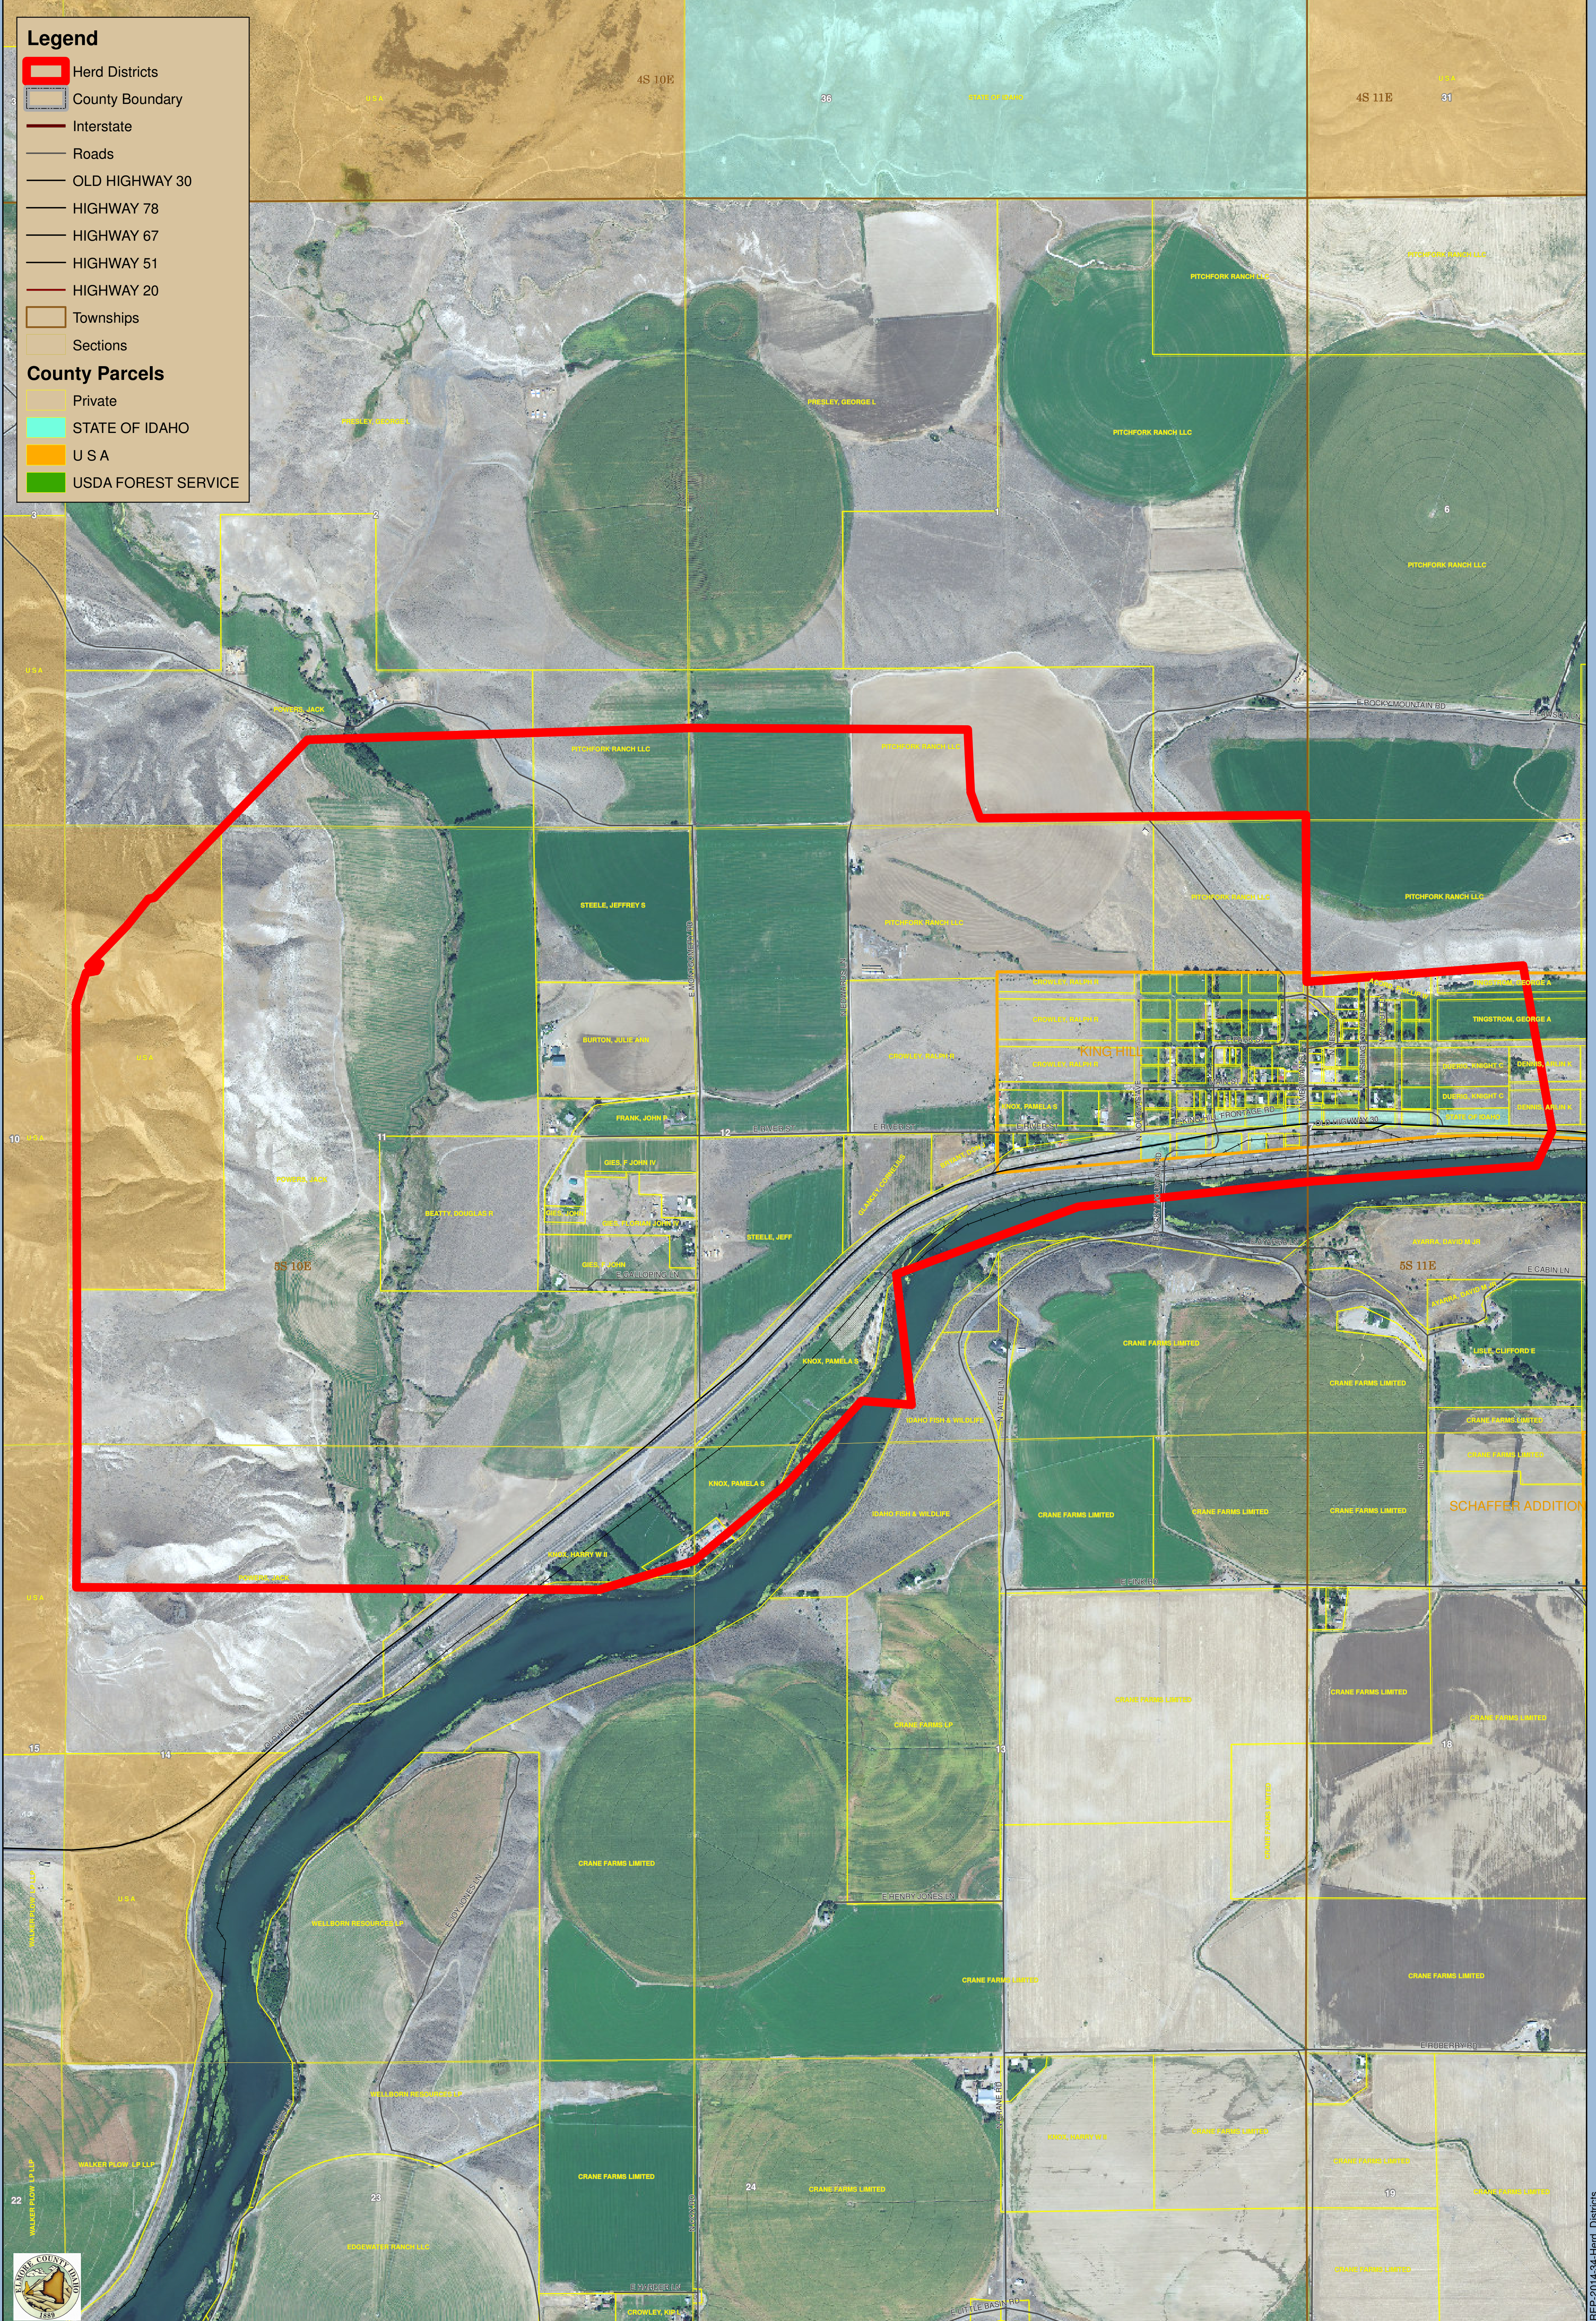

Legend

- Herd Districts
- County Boundary
- Interstate
- Roads
- OLD HIGHWAY 30
- HIGHWAY 78
- HIGHWAY 67
- HIGHWAY 51
- HIGHWAY 20
- Townships
- Sections

County Parcels

- Private
- STATE OF IDAHO
- U S A
- USDA FOREST SERVICE

Elmore County - Herd Districts - King Hill