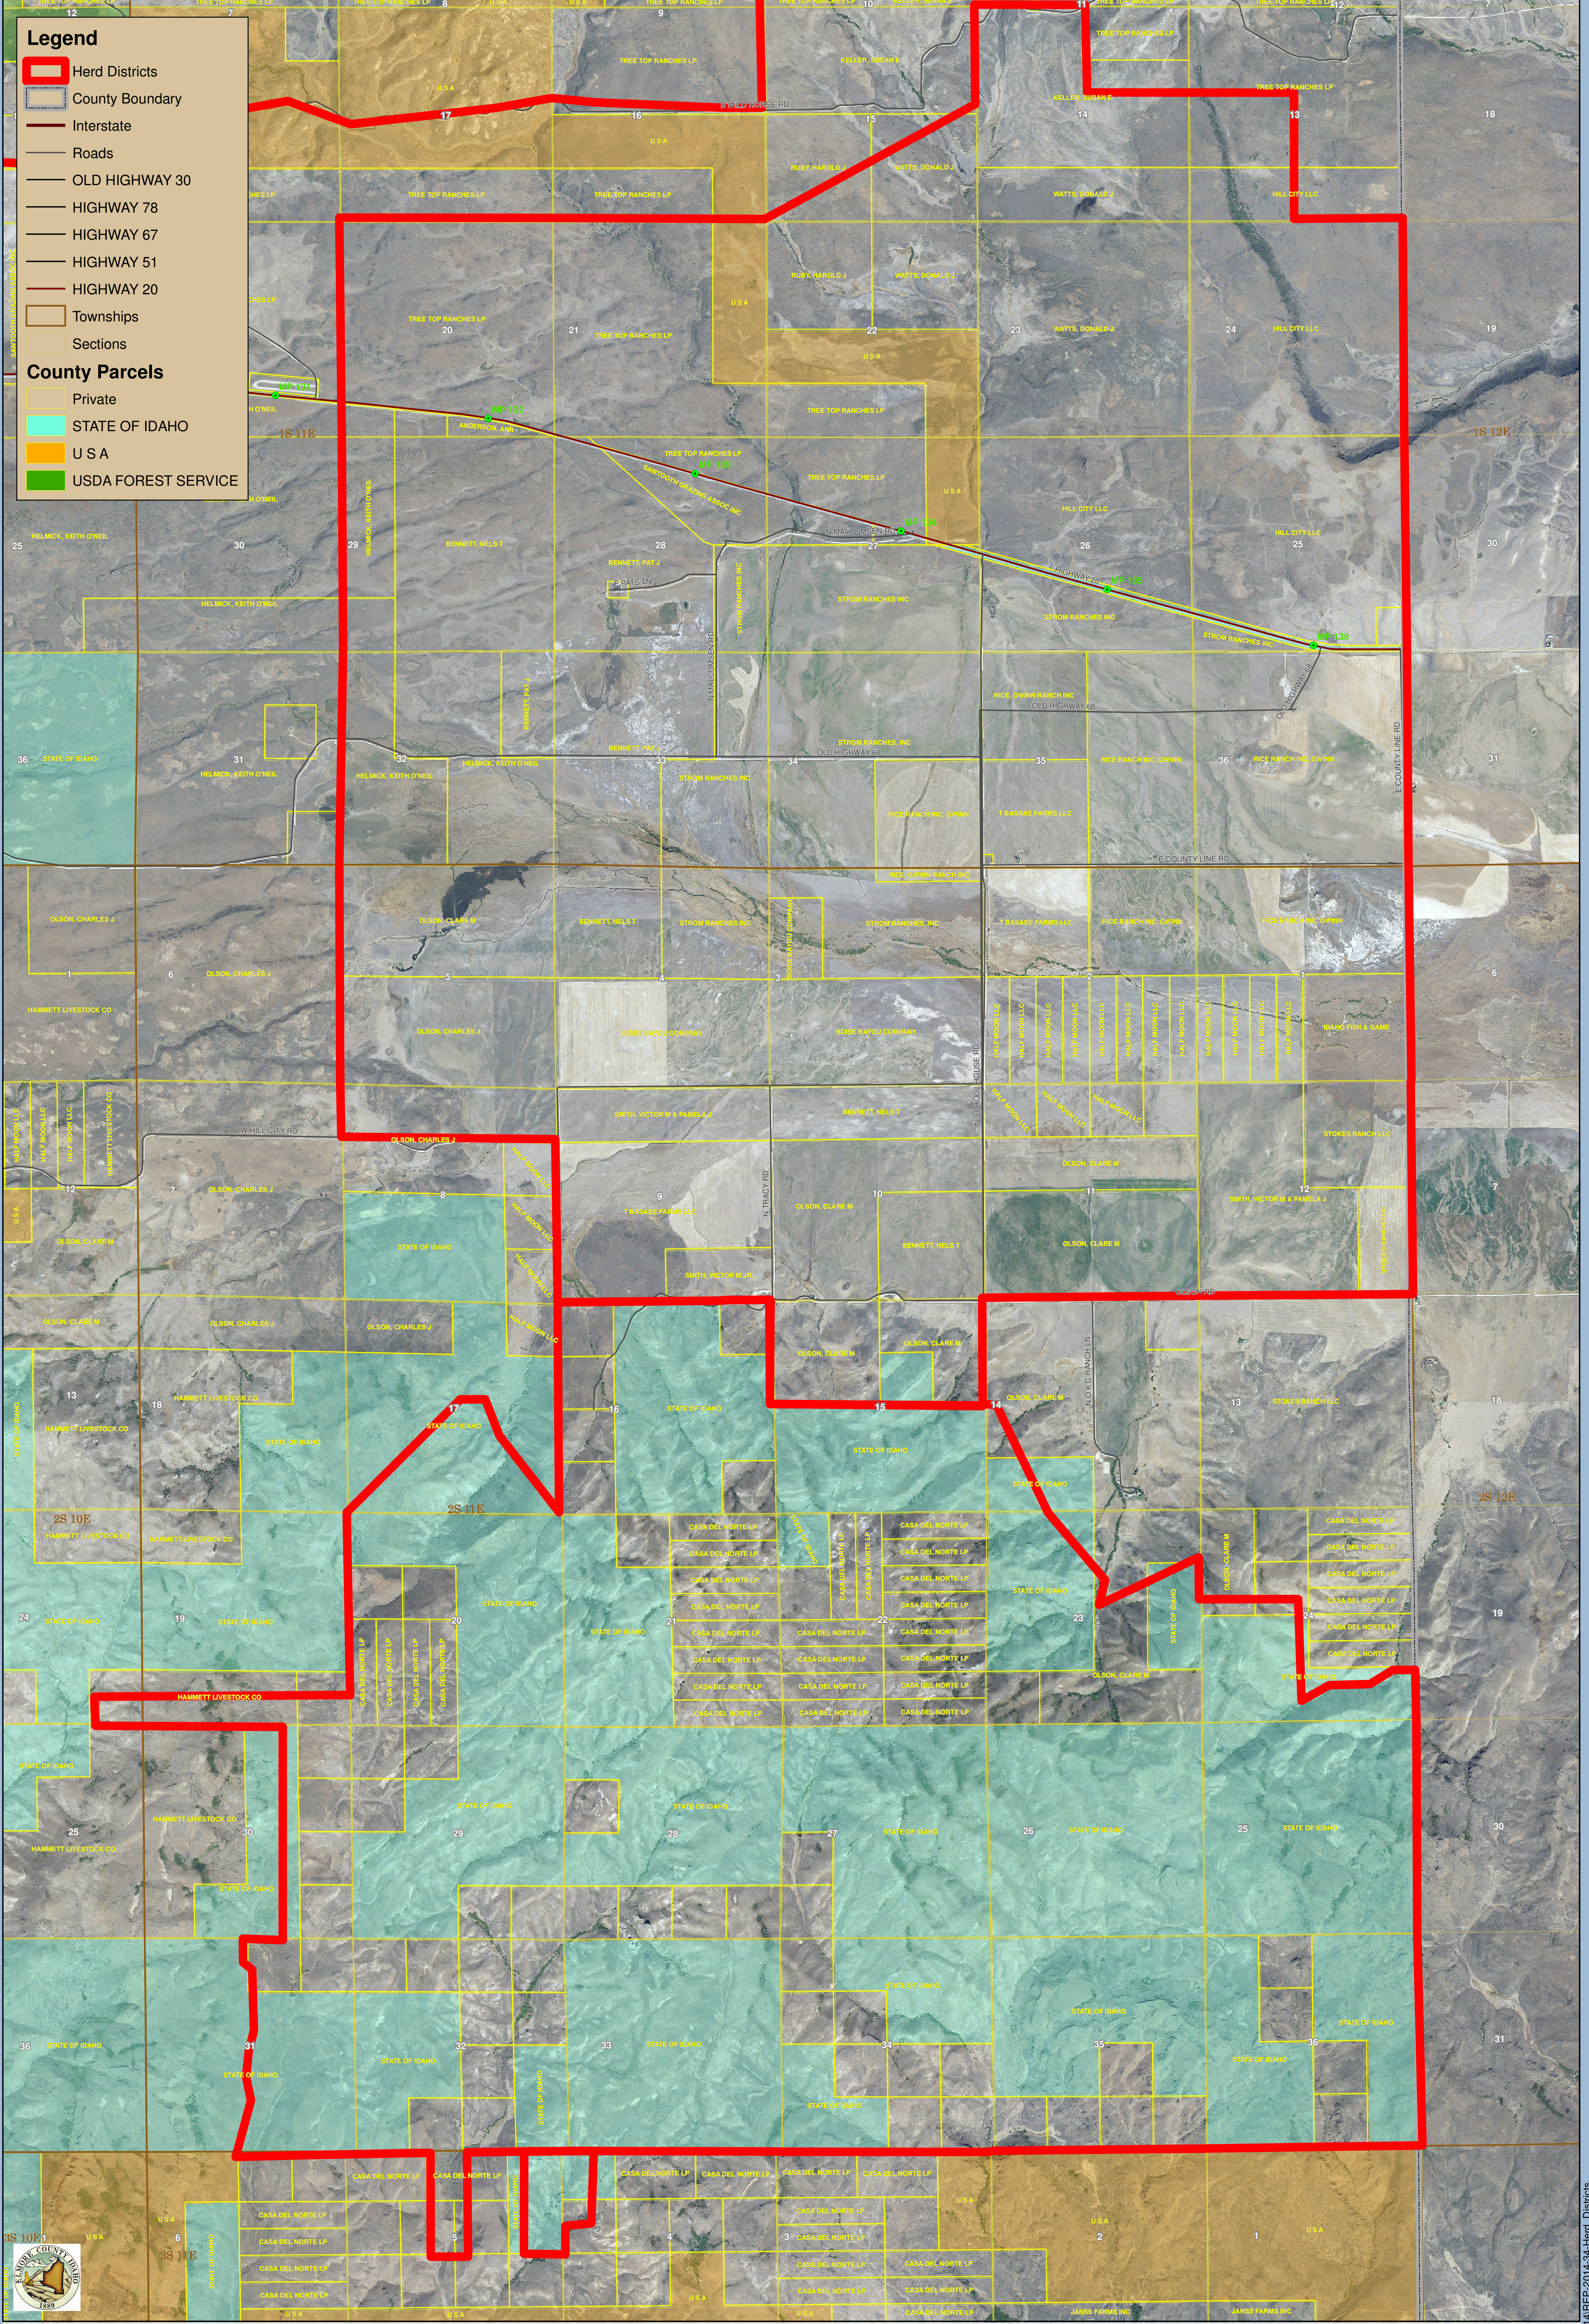

Legend

- Herd Districts
- County Boundary
- Interstate
- Roads
- OLD HIGHWAY 30
- HIGHWAY 78
- HIGHWAY 67
- HIGHWAY 51
- HIGHWAY 20
- Townships
- Sections

County Parcels

- Private
- STATE OF IDAHO
- U S A
- USDA FOREST SERVICE

Elmore County - Herd Districts - #2 and #4

0.55 0.275 0 0.55 1.1
Miles

▲ NORTH

P:\Projects\2014REP-2014-34-Herd_Districts